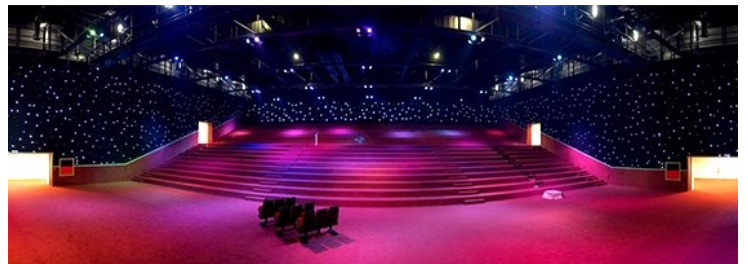

Product Info

Did you know Resolution X has a huge stock of Black Velveteen Poly drapes available? Available in 3.6m, 6.0m and 9.0m drops, we stock enough to cover most studios, theatres, function halls event spaces and exhibition centres.

If you're looking for a starry look, we also stock a series of LED drapes.

Along with these drapes ResX also stocks plenty of rigging options to hang them and even a Kabuki system for when you want to drop them (on cue of course).